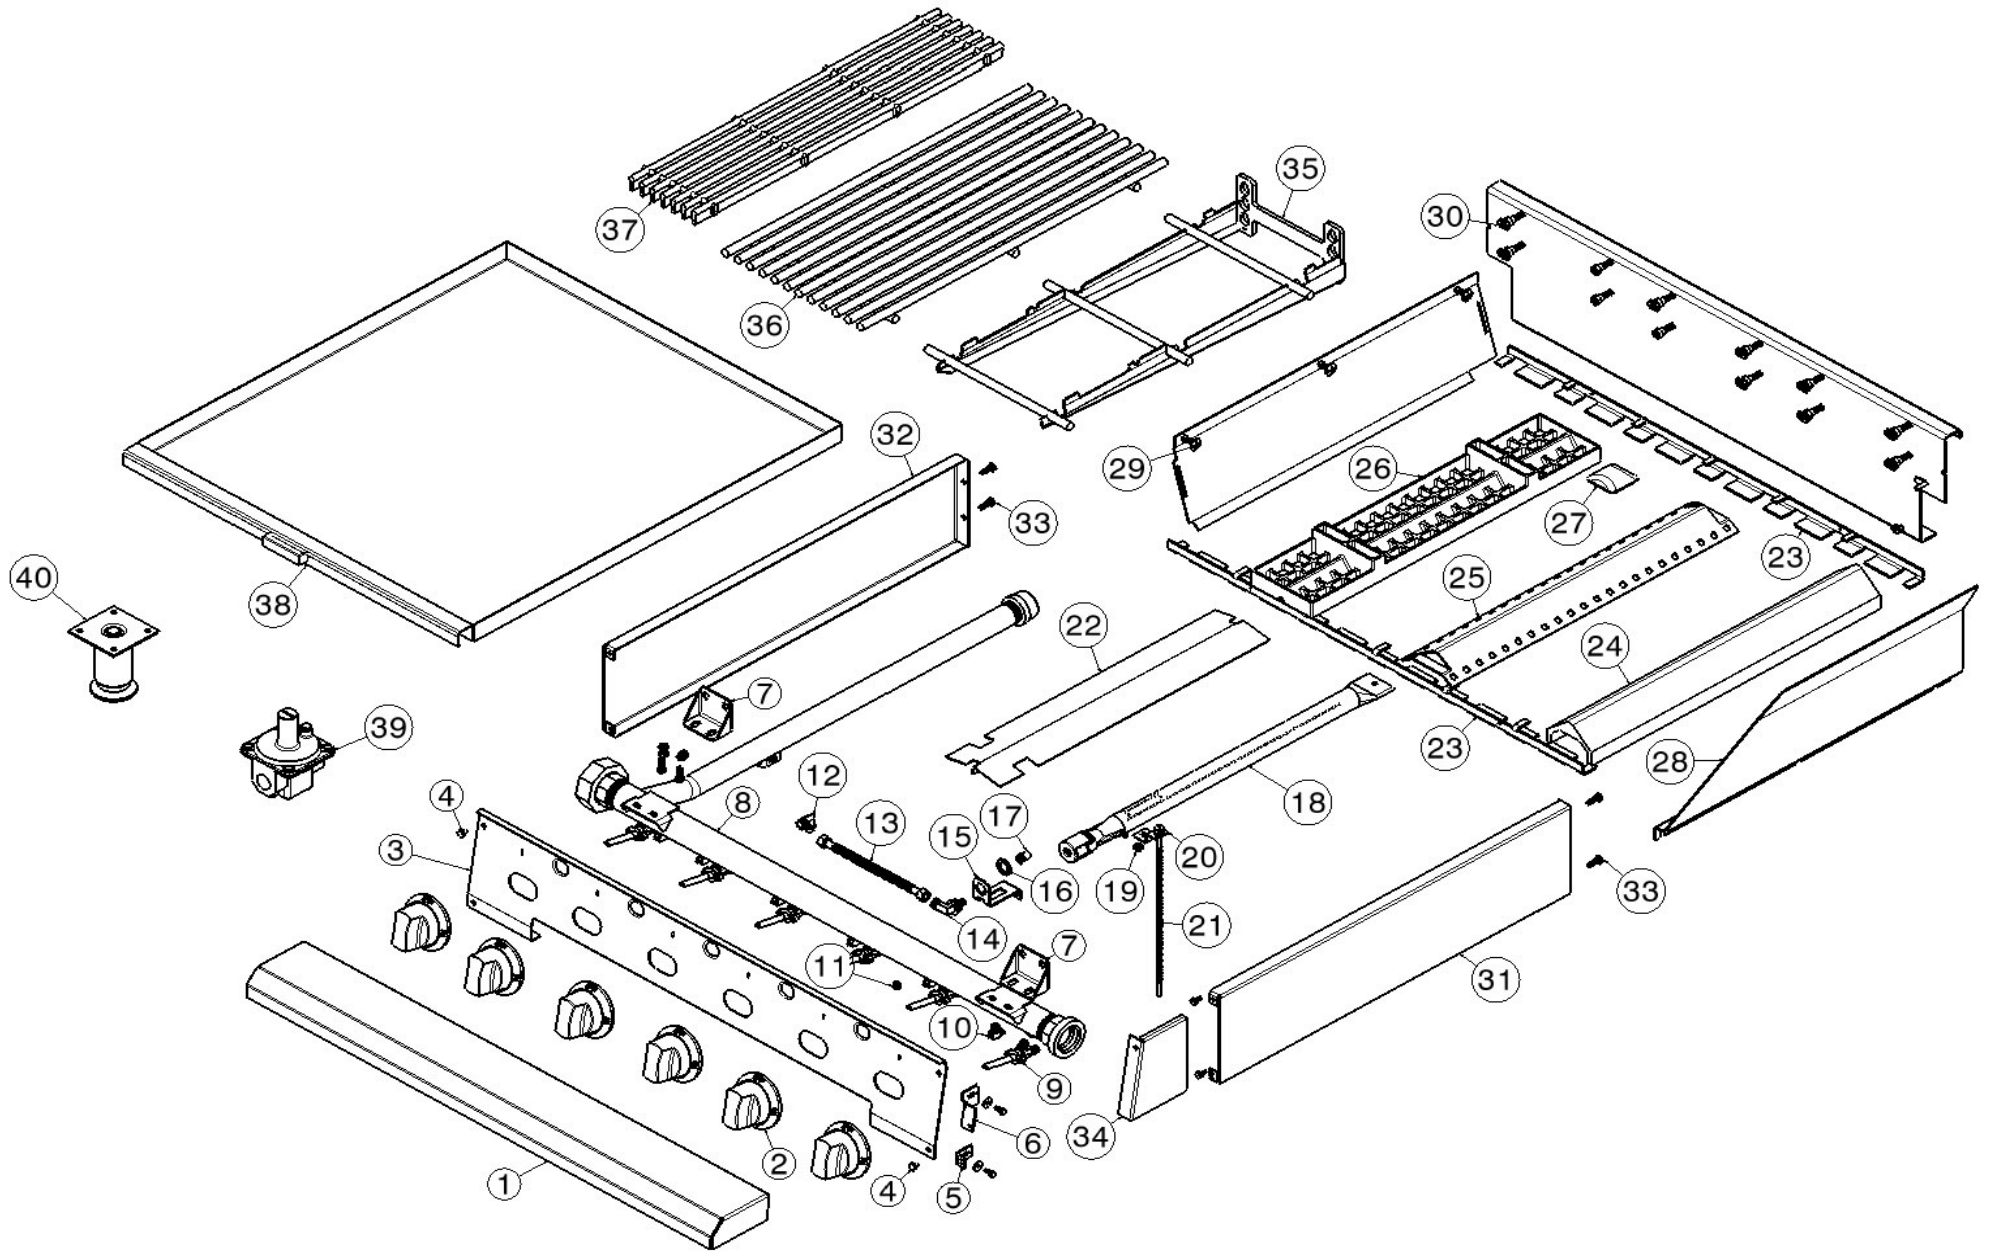

Char-Broiler

Char Broiler	Model	V72C- /	V60C- /	V48C- /	V36C- /	V30C- /	V24C- /	V18C- /
Part Number	Part Description	QTY	QTY	QTY	QTY	QTY	QTY	QTY
1	AV72PS	Plate Shelf, Standard 72"	1					
	AV60PS	Plate Shelf, Standard 60"		1				
	AV48PS	Plate Shelf, Standard 48"			1			
	AV36PS	Plate Shelf, Standard 36"				1		
	AV30PS	Plate Shelf, Standard 30"					1	
	AV24PS	Plate Shelf, Standard 24"						1
	AV18PS	Plate Shelf, Standard 18"						1
	AV72PS6	Plate Shelf, 6" Deep 72"	1					
	AV60PS6	Plate Shelf, 6" Deep 60"		1			1	
	AV48PS6	Plate Shelf, 6" Deep 48"			1			
	AV36PS6	Plate Shelf, 6" Deep, 36"				1		
	AV30PS6	Plate Shelf, 6" Deep, 30"					1	
	AV24PS6	Plate Shelf, 6" Deep, 24"						1
	AV18PS6	Plate Shelf, 6" Deep, 18"						1
	AV72PS8	Plate Shelf, 8" Deep 72"	1					
	AV60PS8	Plate Shelf, 8" Deep 60"		1				
	AV48PS8	Plate Shelf, 8" Deep 48"			1			
	AV36PS8	Plate Shelf, 8" Deep, 36"				1		
	AV30PS8	Plate Shelf, 8" Deep, 30"					1	
	AV24PS8	Plate Shelf, 8" Deep, 24"						1
	AV18PS8	Plate Shelf, 8" Deep, 18"						1
	010539-000	Washer, Plate Shelf	2	2	2	2	2	2
	010330-000	Nut, Plate Shelf	2	2	2	2	2	2
2	006024-000	RANGE TOP KNOB ASM, 90 DEG.	12	10	8	6	5	4
	004705-000	10-24 x 1.25 SET SCREW	12	10	8	6	5	4
	004706-000	MACHINE SCREW, 6-32 x 3/8, PAN HD, PHILLIPS	48	40	32	24	20	16
3	013886-000	CONTROL PANEL, CHAR BROILER, 72"	1					
	016250-000	CONTROL PANEL, CHAR BROILER, 60"		1				
	013326-000	CONTROL PANEL, CHAR BROILER, 48"			1			
	005000-000	CONTROL PANEL, CHAR BROILER, 36"				1		
	013511-000	CONTROL PANEL, CHAR BROILER, 30"					1	
	013301-000	CONTROL PANEL, CHAR BROILER, 24"						1
	010951-000	CONTROL PANEL, CHAR BROILER, 18"						1
	012171-000	Name Plate	1	1	1	1	1	1
4	PD020033	Screw, Front Panel	5			4	4	4
5	016114-000	Bracket, Front Panel Bottom	2	2	2	2	2	2
	010328-000	Screw, Bracket	2	2	2	2	2	2
	M0270528	Washer	2	2	2	2	2	2